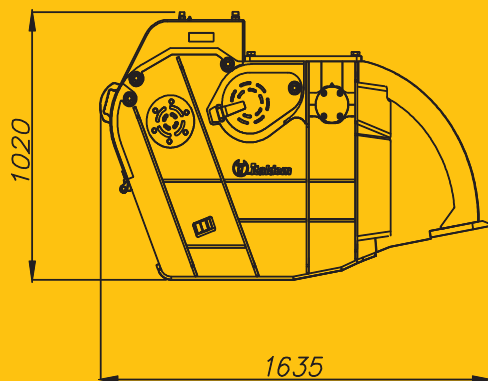

italdem®

GF-10 CRUSHER BUCKET

WEIGHT	1200 KG
HEIGHT	1020 MM
WIDTH	880 MM
LENGTH	1635 MM
FEEDER DIMENSIONS	590x370 MM
OUTPUT SIZE	30-130 MM
SAE VOLUME	0.35 M ³
CARRIER WEIGHT	7.5-13 T
INNER DIAMETER HP HOSE	19 MM
INNER DIAMETER LP HOSE	19 MM
HP THREAD	3/4" GAS
LP THREAD	3/4" GAS
OIL FLOW	100-105 L/MIN
WORKING PRESSURE	180-200 BAR