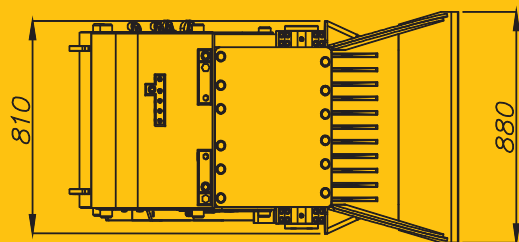

italdem®

GF-10 CRUSHER BUCKET

WEIGHT	1200 KG
HEIGHT	1020 MM
WIDTH	880 MM
LENGTH	1635 MM
FEEDER DIMENSIONS	590x370 MM
OUTPUT SIZE	30-130 MM
SAE VOLUME	0.35 M ³
CARRIER WEIGHT	7.5-13 T
INNER DIAMETER HP HOSE	19 MM
INNER DIAMETER LP HOSE	19 MM
HP THREAD	3/4" GAS
LP THREAD	3/4" GAS
OIL FLOW	100-105 L/MIN
WORKING PRESSURE	180-200 BAR